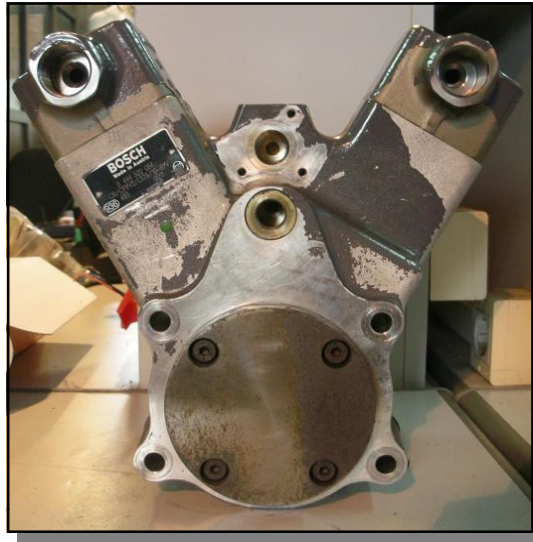

**PUMP CP9-V DISASSEMBLE AND REPAIR KIT**

Security cradle to fix in the vice  
**P.N.: 555-CP9-V3**

Element disassemble tool  
**P.N.: 555-CP9-V8**

Tappet torx tapping screws  
**P.N.: 555-CP9-V9**