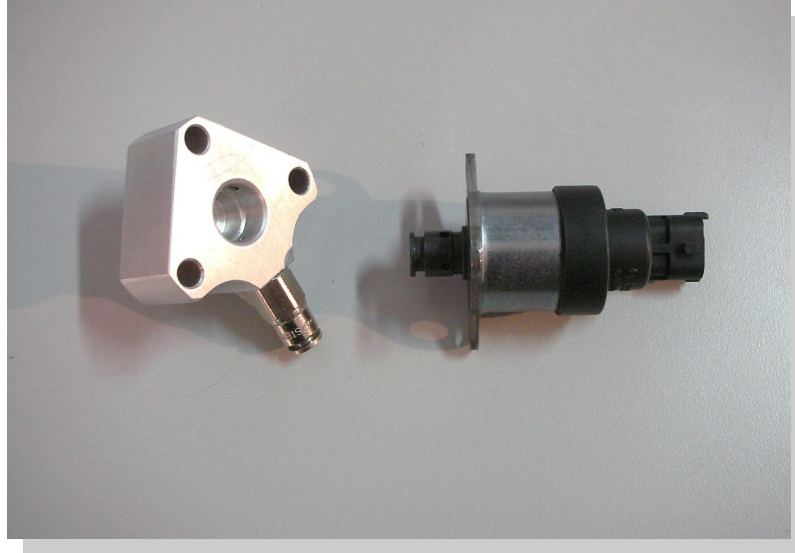

**TRANSFER PRESSURE ADAPTER FOR COMMON-RAIL CP1H-CP3 PUMP**

***P.N.: 555-30-E***