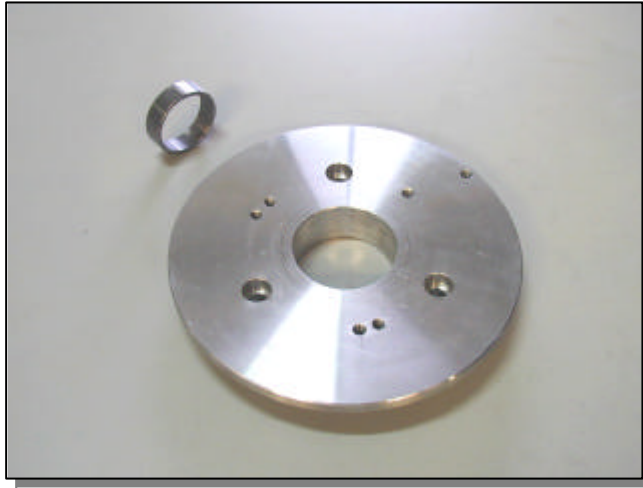

**555-12 MERCEDES KIT CP3 FLANGE FOR CP3 PUMPS  
WITH MERCEDES TYPE COUPLING**

***P.N.: 555-12-CP3***