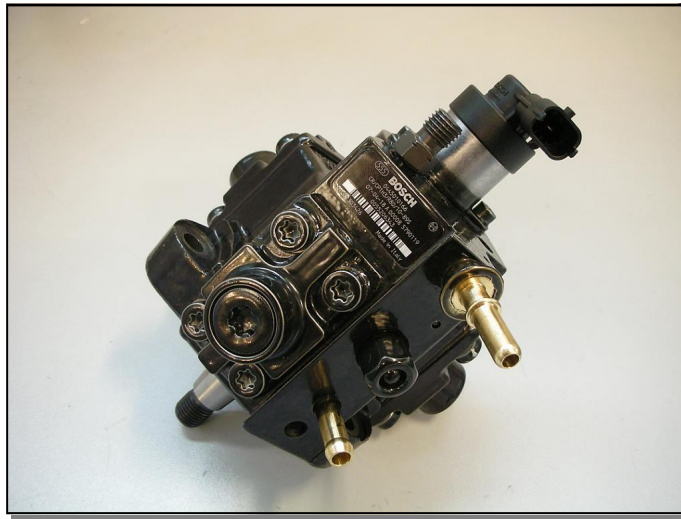

**CP1H PUMP KIT**

CP3-Delphi-Siemens Software  
**P.N.: ACME07**

CP1H-CP3 transfer pressure connection  
**P.N.: 555-30-E**