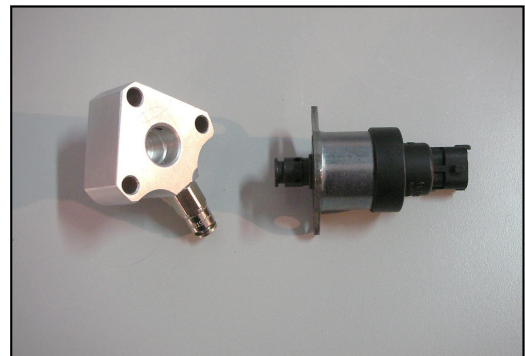

**CP1H PUMP KIT**

CP3-Delphi-Siemens Software  
**P.N.: ACME07**

CP1H-CP3 transfer pressure connection  
**P.N.: 555-30-E**