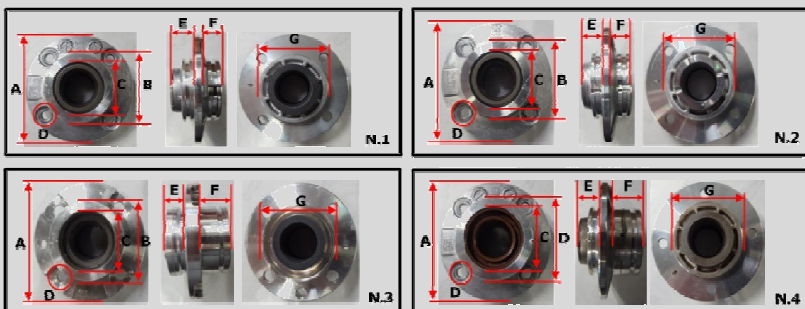

CP4 PUMP SPARE PARTS

BEARING HOLDER (USED) - REF.12		
MOD.	PART NUMBER	APPLICATION
1	CMR452	0 445 010 507 - 0 445 010 529 - 0 445 010 543 0 445 010 546 - 0 445 010 562 - 0 445 010 568 0 445 010 611 - 0 445 010 646 - 0 445 010 659 0 445 010 673 - 0 445 010 685 - 0 445 010 686
		0 445 010 529 - 0 445 010 537 - 0 445 010 562 0 445 010 568 - 0 445 010 570 - 0 445 010 583
3	CMR454	0 445 010 512 - 0 445 010 545 - 0 445 010 559 0 445 010 611 - 0 445 010 624 - 0 445 010 646 0 445 010 650 - 0 445 010 659 - 0 445 010 673 0 445 010 675 - 0 445 010 685 - 0 445 010 686 0 445 010 801
		0 445 010 641 - 0 445 010 642 - 0 445 010 657 0 445 010 658 - 0 445 010 676 - 0 445 010 677 0 445 010 682 - 0 445 010 683 - 0 445 010 692 0 445 010 693
4	CMR455	0 445 010 641 - 0 445 010 642 - 0 445 010 657 0 445 010 658 - 0 445 010 676 - 0 445 010 677 0 445 010 682 - 0 445 010 683 - 0 445 010 692 0 445 010 693