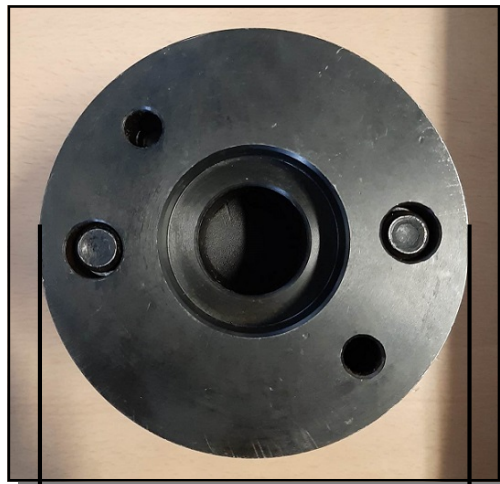

**BOSCH-CORONA DIESEL TEST BENCH COUPLING
ADJUSTABLE ON HARTRIDGE-RABOTTI-Etc..**

P.N.: CDAG0119-00

≈ 136,00 mm