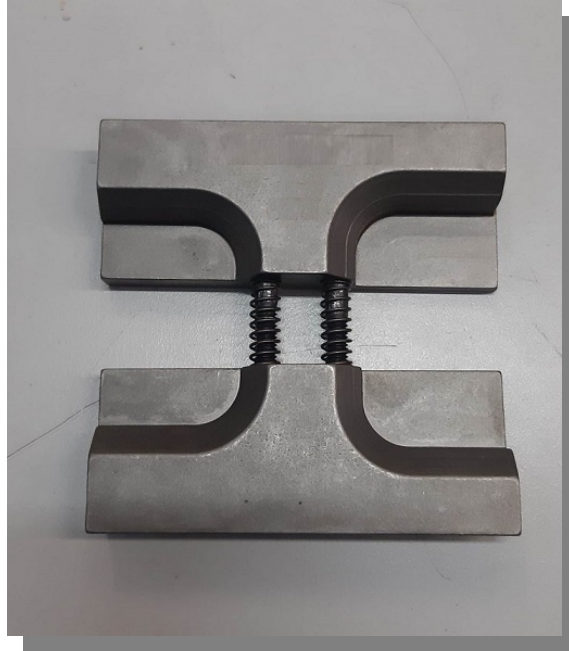

**0-30 mm ADJUSTABLE FIX LOCK FOR
COMMON-RAIL INJECTOR-PUMP AND ELECTROINJECTOR**

P.N.: CDAB0129-CR