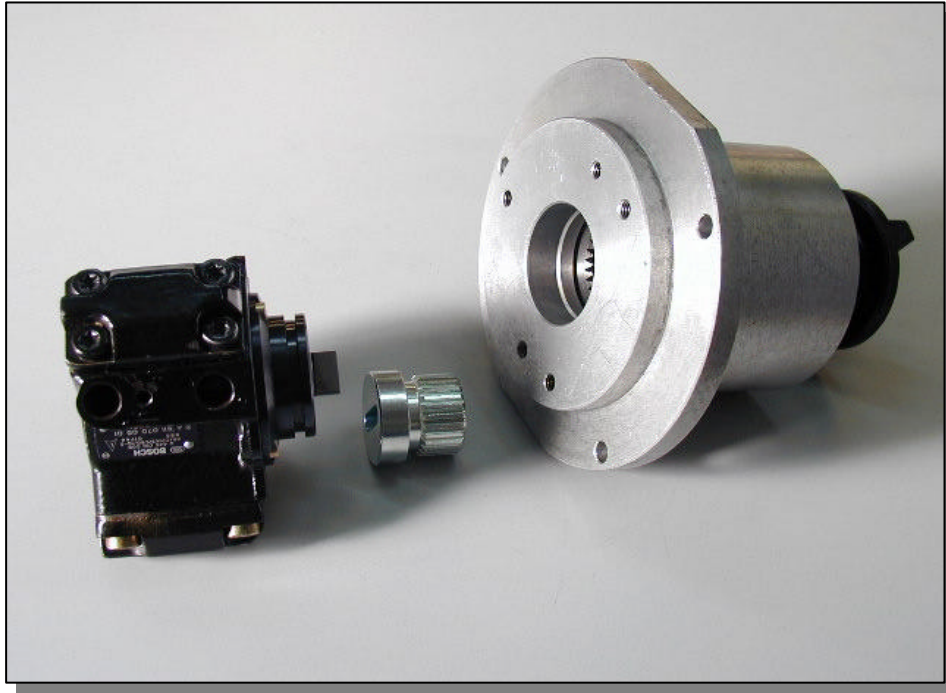

**MOTORING COUPLING WITH BEARINGS FOR DPA-DPC-DPS-COMMON-RAIL  
MERCEDES AND FIAT (LAST TYPE) PUMPS**

**P.N.: CDAG0115-00**