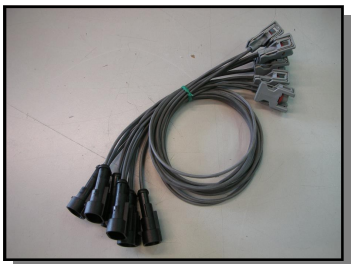

## UNIVERSAL CABLE FOR COMMON-RAIL INJECTORS

P.N.: 555-41-0

### ARTICLES ON REQUEST:

**P.N.: 555-41-5B/KIT\***

Kit 6 Bosch Common-Rail electroinjector terminal cables (Fiat-BMW Type)

**P.N.: 555-41-5B\***

Bosch Common-Rail electroinjector terminal cable (Fiat-BMW Type)

**P.N.: 555-41-5M/KIT\***

Kit 6 Mercedes Common-Rail electroinjector terminal cables (Mercedes, Audi Piezo,..Type)

**P.N.: 555-41-5M\***

Mercedes Common-Rail electroinjector terminal (Mercedes, Audi Piezo,..Type)

**P.N.: 555-41-5D/KIT\***

Kit 6 Delphi Common-Rail electroinjectors terminal cables

**P.N.: 555-41-5D\***

Delphi Common-Rail electroinjector terminal

**\* To supply with 555-41-0 or 555-41-5 cable**

**UNIVERSAL CABLE FOR COMMON-RAIL INJECTORS**