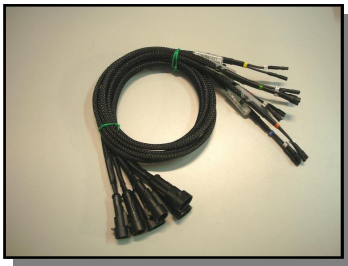

### ARTICLES ON REQUEST:

**P.N.: 555-41-5B/KIT\***

Kit 6 Bosch Common-Rail electroinjector terminal cables (Fiat-BMW Type)

**P.N.: 555-41-5B\***

Bosch Common-Rail electroinjector terminal cable (Fiat-BMW Type)

**P.N.: 555-41-5M/KIT\***

Kit 6 Mercedes Common-Rail electroinjector terminal cables (Mercedes, Audi Piezo,..Type)

**P.N.: 555-41-5M\***

Mercedes Common-Rail electroinjector terminal (Mercedes, Audi Piezo,..Type)

**P.N.: 555-41-5D/KIT\***

Kit 6 Delphi Common-Rail electroinjectors terminal cables

**P.N.: 555-41-5D\***

Delphi Common-Rail electroinjector terminal

**\* To supply with 555-41-0 or 555-41-5 cable**

**UNIVERSAL CABLE FOR COMMON-RAIL INJECTORS**

***P.N.: 555-41-5T/KIT\****

Kit 6 truck Common-Rail electroinjector terminal cables

***P.N.: 555-41-5T\****

Truck Common-Rail electroinjector terminal

***COD.: 555-41-60/KIT\****

Kit 6 Siemens Common-Rail electroinjector terminal cables (Ford 8C3Z-PE527-A Type)