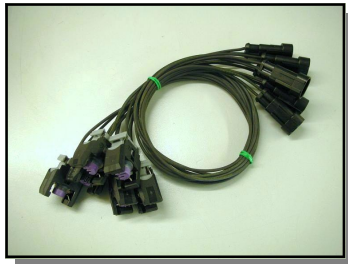

### ARTICLES ON REQUEST:

**P.N.: 555-41-5B/KIT\***

Kit 6 Bosch Common-Rail electroinjector terminal cables (Fiat-BMW Type)

**P.N.: 555-41-5B\***

Bosch Common-Rail electroinjector terminal cable (Fiat-BMW Type)

**P.N.: 555-41-5D/KIT\***

Kit 6 Delphi Common-Rail electroinjectors terminal cables

**P.N.: 555-41-5D\***

Delphi Common-Rail electroinjector terminal

**\* To supply with 555-41-0 or 555-41-5 cable**

**UNIVERSAL CABLE FOR COMMON-RAIL INJECTORS**

***P.N.: 555-41-5T/KIT\****

Kit 6 truck Common-Rail electroinjector terminal cables

***P.N.: 555-41-5T\****

Truck Common-Rail electroinjector terminal

***COD.: 555-41-60/KIT\****

Kit 6 Siemens Common-Rail electroinjector terminal cables (Ford 8C3Z-PE527-A Type)

***COD.: 555-41-60T\****

Siemens Common-Rail electroinjector terminal (Ford 8C3Z-PE527-A Type)

***P.N.: 555-41-5DP/KIT\****

Kit 6 Delphi DFI 1.5 Common-Rail electroinjectors terminal cables

***P.N.: 555-41-5DP\****