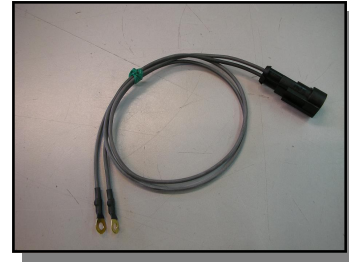

### ARTICLES ON REQUEST:

**P.N.: 555-41-5B/KIT\***

Kit 6 Bosch Common-Rail electroinjector terminal cables (Fiat-BMW Type)

**P.N.: 555-41-5B\***

Bosch Common-Rail electroinjector terminal cable (Fiat-BMW Type)

**P.N.: 555-41-5M/KIT\***

Kit 6 Mercedes Common-Rail electroinjector terminal cables (Mercedes, Audi Piezo,..Type)

**P.N.: 555-41-5M\***

Mercedes Common-Rail electroinjector terminal (Mercedes, Audi Piezo,..Type)

**P.N.: 555-41-5D/KIT\***

Kit 6 Delphi Common-Rail electroinjectors terminal cables

**P.N.: 555-41-5D\***

Delphi Common-Rail electroinjector terminal

**\* To supply with 555-41-0 or 555-41-5 cable**

**UNIVERSAL CABLE FOR COMMON-RAIL INJECTORS**

***P.N.: 555-41-5T/KIT\****

Kit 6 truck Common-Rail electroinjector terminal cables

***P.N.: 555-41-5T\****

Truck Common-Rail electroinjector terminal

***COD.: 555-41-60/KIT\****

Kit 6 Siemens Common-Rail electroinjector terminal cables (Ford 8C3Z-PE527-A Type)