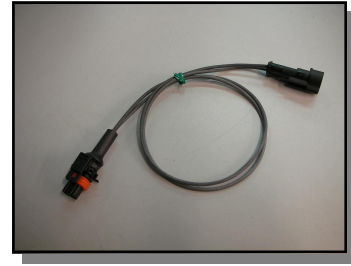

## UNIVERSAL CABLE FOR COMMON-RAIL INJECTORS

P.N.: 555-41-0

### ARTICLES ON REQUEST:

**P.N.: 555-41-5B/KIT\***

Kit 6 Bosch Common-Rail electroinjector terminal cables (Fiat-BMW Type)

**P.N.: 555-41-5B\***

Bosch Common-Rail electroinjector terminal cable (Fiat-BMW Type)

**P.N.: 555-41-5M/KIT\***

Kit 6 Mercedes Common-Rail electroinjector terminal cables (Mercedes, Audi Piezo,..Type)

**P.N.: 555-41-5M\***

Mercedes Common-Rail electroinjector terminal (Mercedes, Audi Piezo,..Type)

Delphi DFI 1.5 Common-Rail electroinjector terminal

***\* To supply with 555-41-0 or 555-41-5 cable***