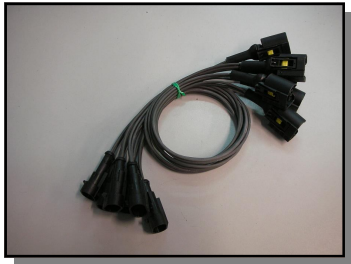

## UNIVERSAL CABLE FOR COMMON-RAIL INJECTORS

P.N.: 555-41-0

### ARTICLES ON REQUEST:

**P.N.: 555-41-5B/KIT\***

Kit 6 Bosch Common-Rail electroinjector terminal cables (Fiat-BMW Type)

**P.N.: 555-41-5B\***

Bosch Common-Rail electroinjector terminal cable (Fiat-BMW Type)

**P.N.: 555-41-5M/KIT\***

Kit 6 Mercedes Common-Rail electroinjector terminal cables (Mercedes, Audi Piezo,..Type)

**P.N.: 555-41-5M\***

Mercedes Common-Rail electroinjector terminal (Mercedes, Audi Piezo,..Type)

**P.N.: 555-41-5D/KIT\***

Kit 6 Delphi Common-Rail electroinjectors terminal cables

**P.N.: 555-41-5D\***

Delphi Common-Rail electroinjector terminal

**\* To supply with 555-41-0 or 555-41-5 cable**

**UNIVERSAL CABLE FOR COMMON-RAIL INJECTORS**