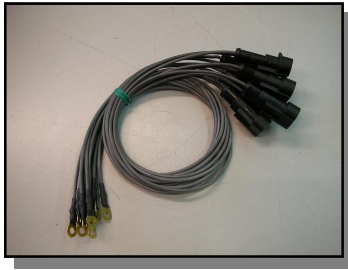

### ARTICLES ON REQUEST:

**P.N.: 555-41-5B/KIT\***

Kit 6 Bosch Common-Rail electroinjector terminal cables (Fiat-BMW Type)

**P.N.: 555-41-5B\***

Bosch Common-Rail electroinjector terminal cable (Fiat-BMW Type)

**P.N.: 555-41-5M/KIT\***

Kit 6 Mercedes Common-Rail electroinjector terminal cables (Mercedes, Audi Piezo,..Type)

**P.N.: 555-41-5M\***

Mercedes Common-Rail electroinjector terminal (Mercedes, Audi Piezo,..Type)

**P.N.: 555-41-5D/KIT\***

Kit 6 Delphi Common-Rail electroinjectors terminal cables

**P.N.: 555-41-5D\***

Delphi Common-Rail electroinjector terminal

**\* To supply with 555-41-0 or 555-41-5 cable**

**UNIVERSAL CABLE FOR COMMON-RAIL INJECTORS**

***P.N.: 555-41-5T/KIT\****

Kit 6 truck Common-Rail electroinjector terminal cables

***P.N.: 555-41-5T\****

Truck Common-Rail electroinjector terminal

***COD.: 555-41-60/KIT\****

Kit 6 Siemens Common-Rail electroinjector terminal cables (Ford 8C3Z-PE527-A Type)