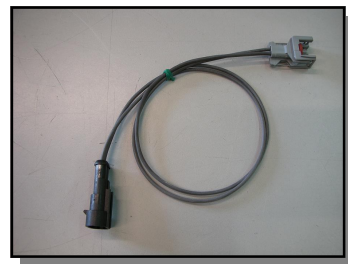

### ARTICLES ON REQUEST:

**P.N.: 555-41-5B/KIT\***

Kit 6 Bosch Common-Rail electroinjector terminal cables (Fiat-BMW Type)

**P.N.: 555-41-5B\***

Bosch Common-Rail electroinjector terminal cable (Fiat-BMW Type)

**P.N.: 555-41-5M/KIT\***

Kit 6 Mercedes Common-Rail electroinjector terminal cables (Mercedes, Audi Piezo,..Type)

**P.N.: 555-41-5M\***

Mercedes Common-Rail electroinjector terminal (Mercedes, Audi Piezo,..Type)

**P.N.: 555-41-5D/KIT\***

Kit 6 Delphi Common-Rail electroinjectors terminal cables

**P.N.: 555-41-5D\***

Delphi Common-Rail electroinjector terminal

**\* To supply with 555-41-0 or 555-41-5 cable**

**UNIVERSAL CABLE FOR COMMON-RAIL INJECTORS**